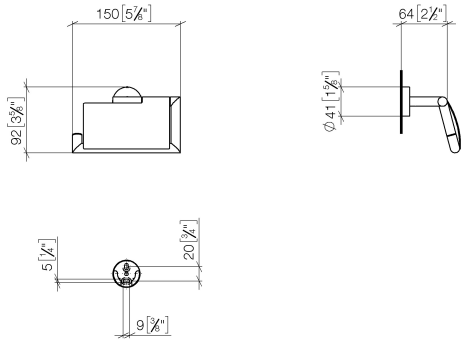

83 510 979

- width 150mm
- height 95 mm
- rosette Ø 40 mm
- 40mm projection

Fits: LISSÉ, META

	Chrome	83 510 979-00
	Brushed Platinum	83 510 979-06
	Dark Chrome	83 510 979-19
	Light Gold	83 510 979-26
	Brushed Light Gold	83 510 979-27
	Matte Black	83 510 979-33
	Brushed Bronze	83 510 979-42
	Brushed Champagne (22kt Gold)	83 510 979-46
	Champagne (22kt Gold)	83 510 979-47
	Brushed Chrome	83 510 979-93
	Brushed Dark Platinum	83 510 979-99

83 510 979

mm [inches]

83 510 979

Parts for other finishes can be found here: Brushed Platinum

### Spare parts list

No.	Item Number	Name	Quantity used	Delivery time
1	05 30 31 025 00 90	fixing set	1	2
2	05 30 11 519 00 90	disc	1	2
3	05 17 97 501 01 90	fixing set	1	2
4	08 17 97 501 07	holder	1	2
5	08 17 97 559 90	holder	1	2
6	08 30 11 516 90	ring	1	2
7	08 27 97 500-00	rosette	1	10
8	90 31 11 038 00 90	pin	4	2
9	05 17 97 562 01-00	holder	1	10
10	08 11 02 514-00	lid	1	10
11	90 28 22 628 00-00	holder	1	10