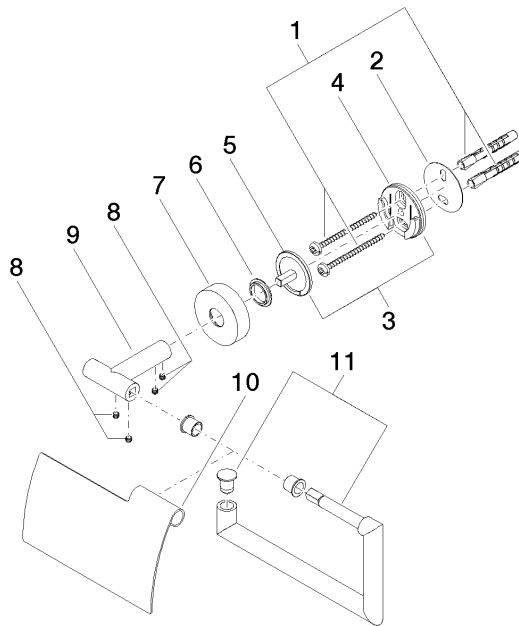

83 510 979

- width 150mm
- height 95 mm
- rosette Ø 40 mm
- 40mm projection

Fits: LISSÉ, META

	Chrome	83 510 979-00
	Brushed Platinum	83 510 979-06
	Dark Chrome	83 510 979-19
	Light Gold	83 510 979-26
	Brushed Light Gold	83 510 979-27
	Matte Black	83 510 979-33
	Brushed Bronze	83 510 979-42
	Brushed Champagne (22kt Gold)	83 510 979-46
	Champagne (22kt Gold)	83 510 979-47
	Brushed Chrome	83 510 979-93
	Brushed Dark Platinum	83 510 979-99

83 510 979

mm [inches]

83 510 979

Parts for other finishes can be found here: Brushed Platinum

### Spare parts list

No.	Item Number	Name	Quantity used	Delivery time
1	05 30 31 025 00 90	fixing set	1	2
2	05 30 11 519 00 90	disc	1	2
3	05 17 97 501 01 90	fixing set	1	2
4	08 17 97 501 07	holder	1	2
5	08 17 97 559 90	holder	1	2
6	08 30 11 516 90	ring	1	2
7	08 27 97 500-00	rosette	1	10
8	90 31 11 038 00 90	pin	4	2
9	05 17 97 562 01-00	holder	1	10
10	08 11 02 514-00	lid	1	10
11	90 28 22 628 00-00	holder	1	10